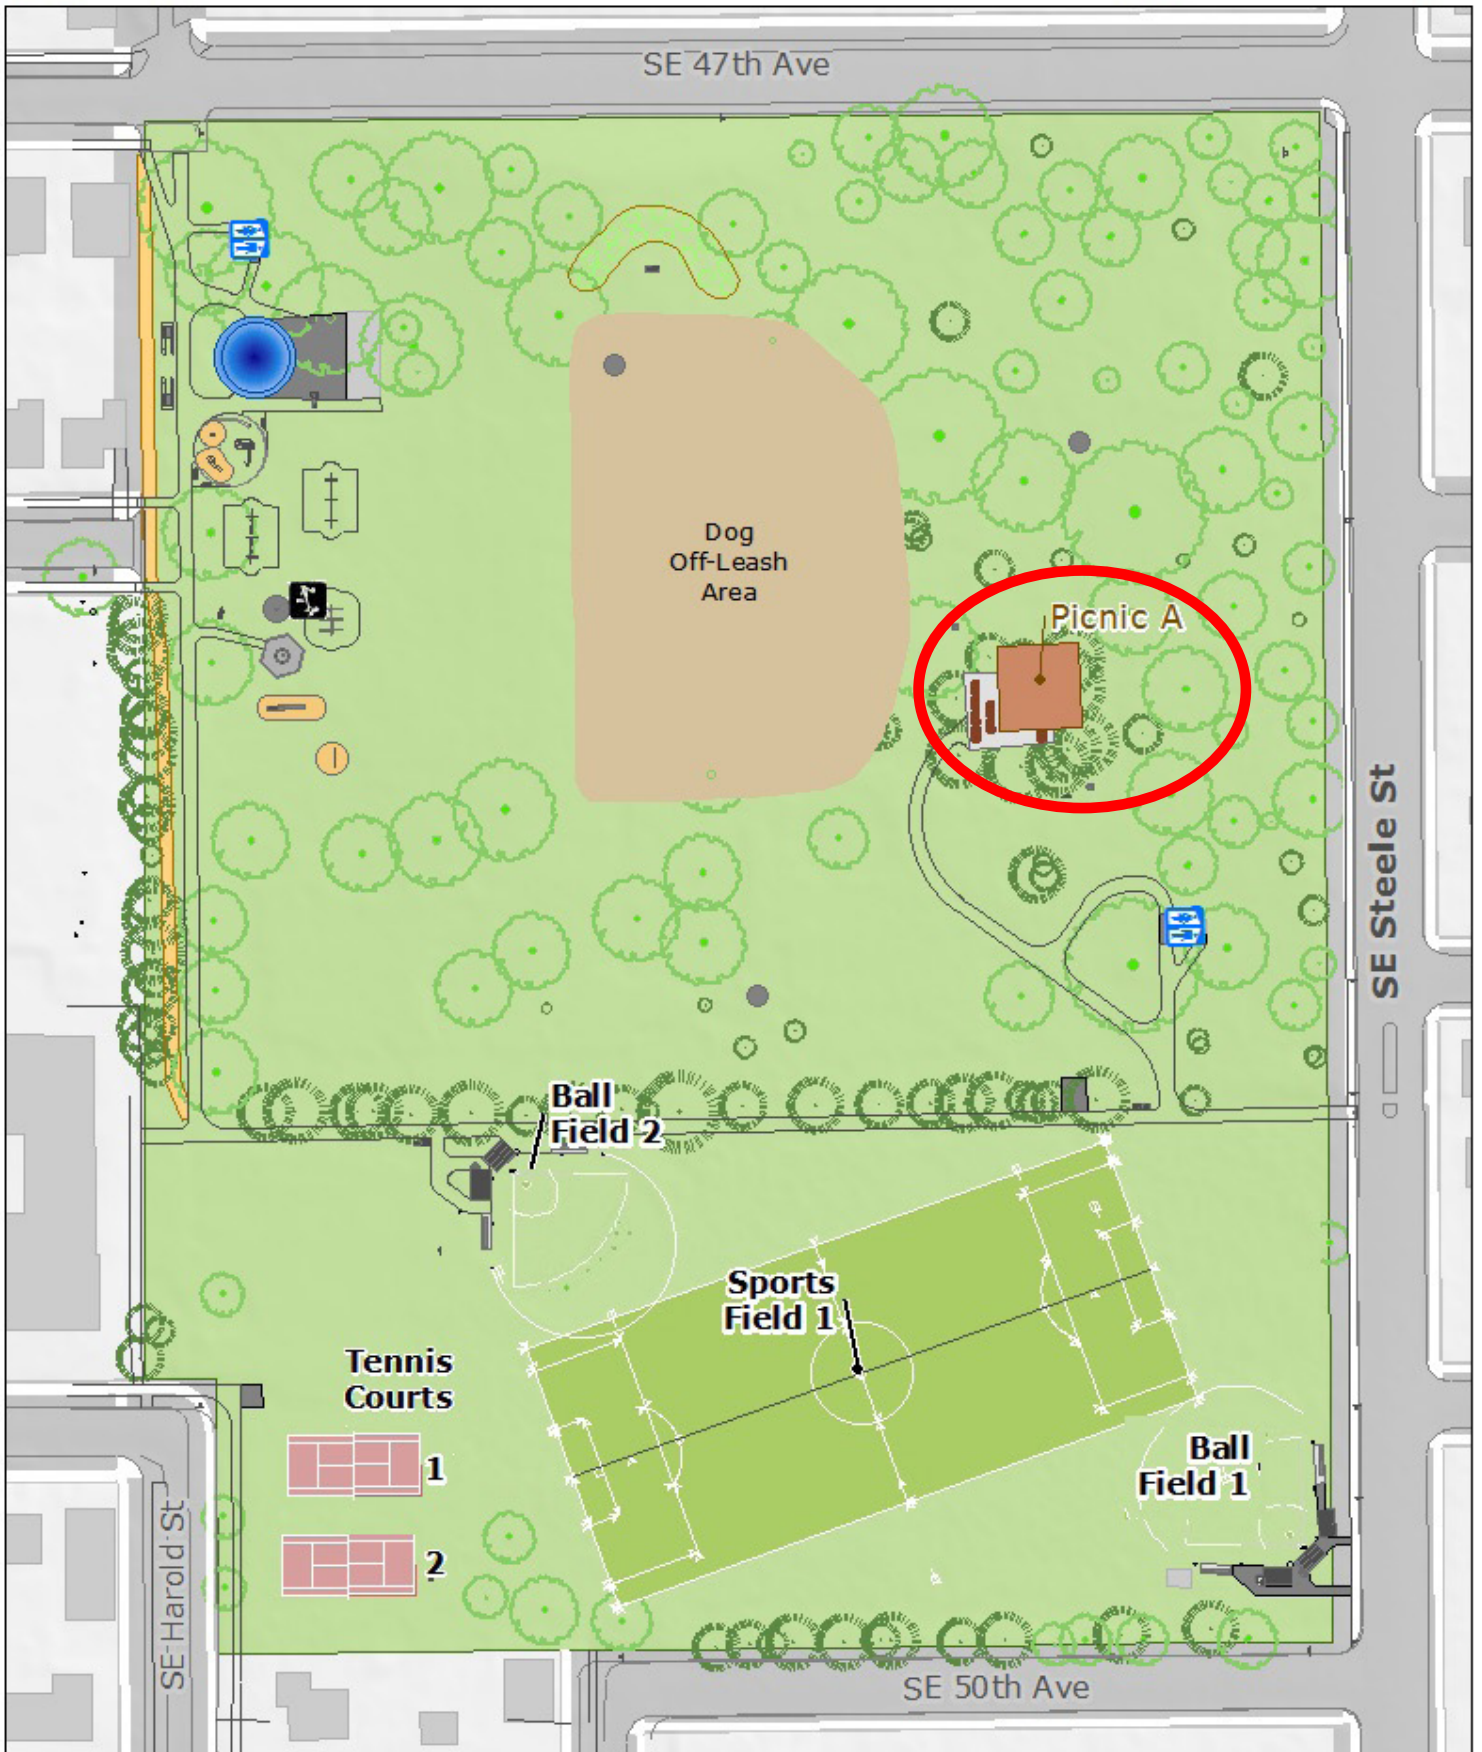

Woodstock Park

Acres: 14.1

UPDATED JANUARY 2018

PORTLAND PARKS & RECREATION™

Healthy Parks, Healthy Portland

Commissioner Amanda Fritz
Director Mike Abbate
PORTLANDPARKS.ORG